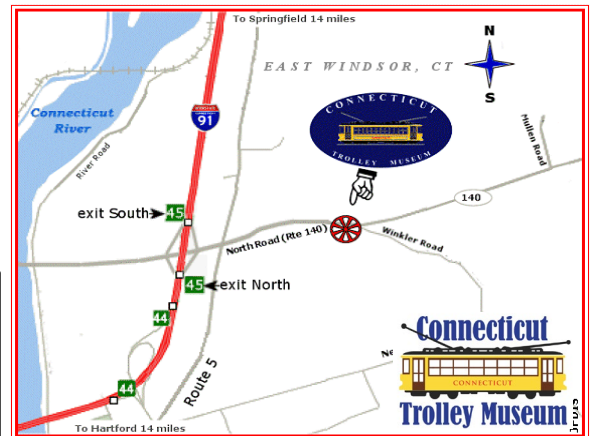

Your admission includes:

- Trolley Rides
- Hands-On Educational Exhibits
- Fire Truck Museum
- Static Trolley Car Access
- Arts & Craft Programs
- Special Events
- Theater

Schedule your next Group Tour Visit, Birthday Party, Wedding, Corporate Event, Holiday Party, Reunion, Company Picnic, Company Meeting or a Photo Shoot. Treat yourself or gift a Guest Motorman (operate the trolley). Museum is open 10AM-4PM (last Trolley ride 3PM). Special Hours for Rails to the Darkside • Winterfest • Storytime Santa & Friends (see website for details).

**Please check our website for Special Event Pricing
To book your group outing email office@ct-trolley.org**

FIND US ON

- **FEBRUARY**-Open Saturdays (weather dependent)
- **MARCH**-Open Saturdays (weather dependent)
- **APRIL 1**- Breakfast with the Easter Bunny
- **APRIL 1,2,7 & 8**- Easter Eggspress
- **APRIL 10-14**-*School Vacation Week*
- **MAY 6**-Night Time Photo Shoot with Marc Glucksman
- **MAY 13**- First Responders Day/Fire Truck Show
- **JUNE 18**-Father's Day Behind the Scenes Tours
- **JULY 8 & 9**- Dinosaur Trolley
- **AUGUST 19**- Super Hero & Princess Day
- **SEPTEMBER 29 & 30**- Rails to the Darkside
- **SEPTEMBER 30**- Pumpkin Patch
- **OCTOBER 1,7,8,9,14,15,21,22,28,29** -Pumpkin Patch
- **OCTOBER 6,7,13,14,20,21,27,28**- Rails to the Darkside
- **NOVEMBER 24**- Photo with Santa
- **NOVEMBER 24,25,26**- Winterfest
- **DECEMBER 1,2,3,8,9,10,15,16,17,22,23**- Winterfest
- **DECEMBER 9**-Breakfast with Santa
- **DECEMBER 16 & 23**- Storytime Santa & Friends
- **DECEMBER 26-30**- *School Vacation Winterfest*